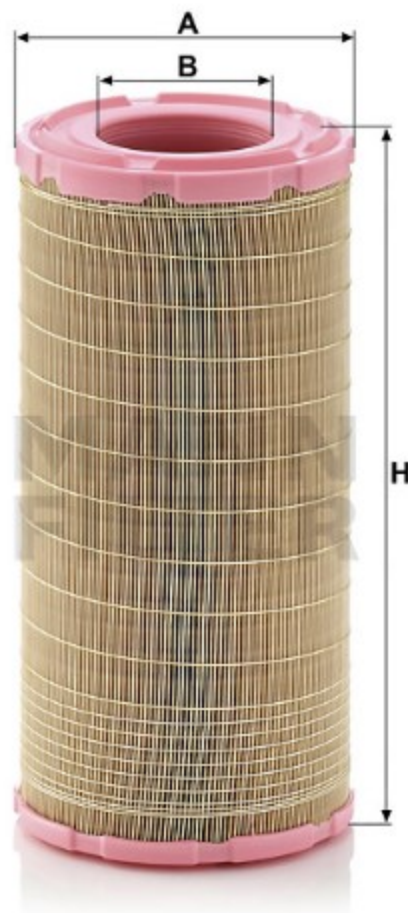

Search catalog...

C 21 630/4

Back

MANN-FILTER

Application

Cross reference

Product description

Filter type	Air Filter
GTIN code	4011558072698
Delivery status	Available
Secondary Elements	CF 1140/2

Dimensions (mm)

A	208
B	106
H	421

REACH information