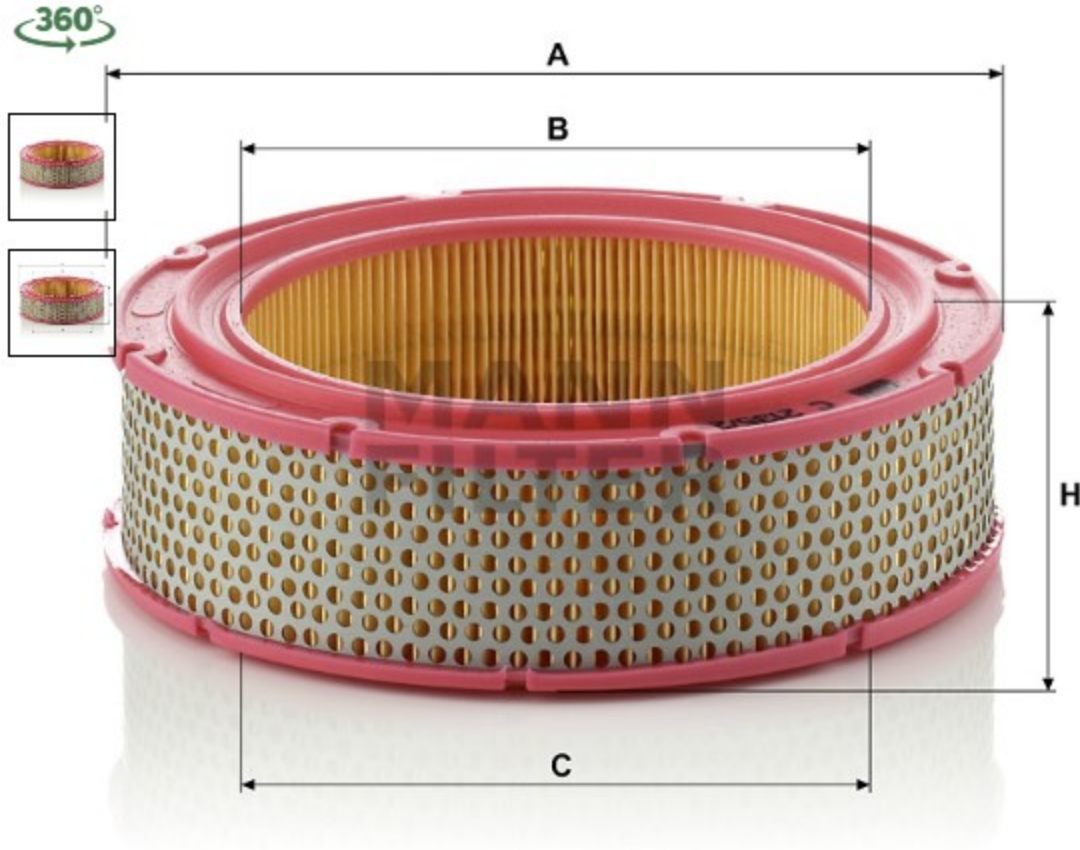

Search catalog...

C 2135/2

Back

MANN-FILTER

Application

Cross reference

### Product description

Filter type	Air Filter
GTIN code	4011558010805
Delivery status	Available

### Dimensions (mm)

<b>A</b>	208
<b>B</b>	144
<b>C</b>	144
<b>H</b>	59

REACH information