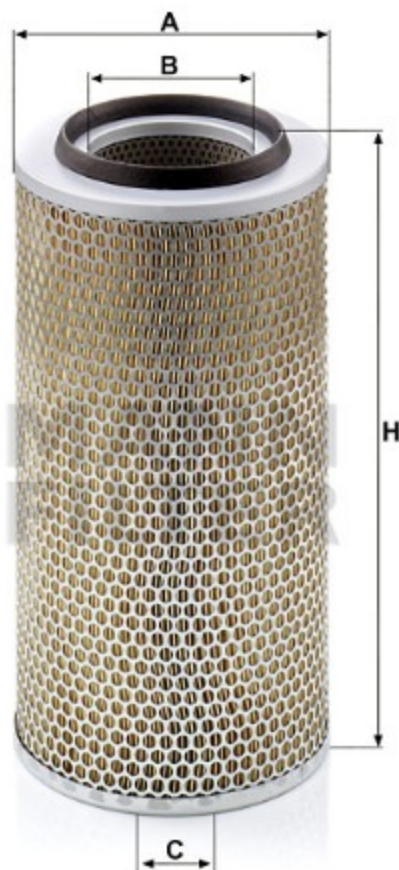

Search catalog...

C 20 325/2

MANN-FILTER

Application

Cross reference

Product description

Filter type	Air Filter
GTIN code	4011558129606
Delivery status	Available
Product Details	Piclon Piclon.
Secondary Elements	CF 1000

Dimensions (mm)

A	198
B	103
C	8.5
H	378

REACH information