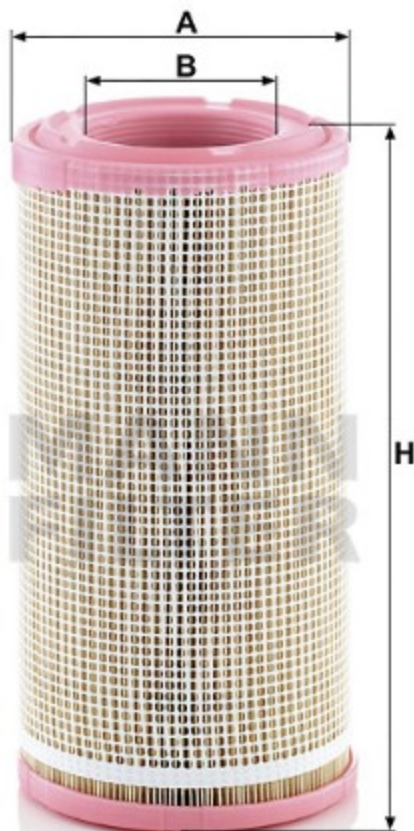

Search catalog...

C 17 340/2

Back

MANN-FILTER

Application

Cross reference

### Product description

<b>Filter type</b>	Air Filter, Cabin Air Filter
<b>GTIN code</b>	4011558069803
<b>Delivery status</b>	Available while stock lasts
<b>Secondary Elements</b>	CF 10 008

### Dimensions (mm)

<b>A</b>	164
<b>B</b>	91
<b>H</b>	318

REACH information