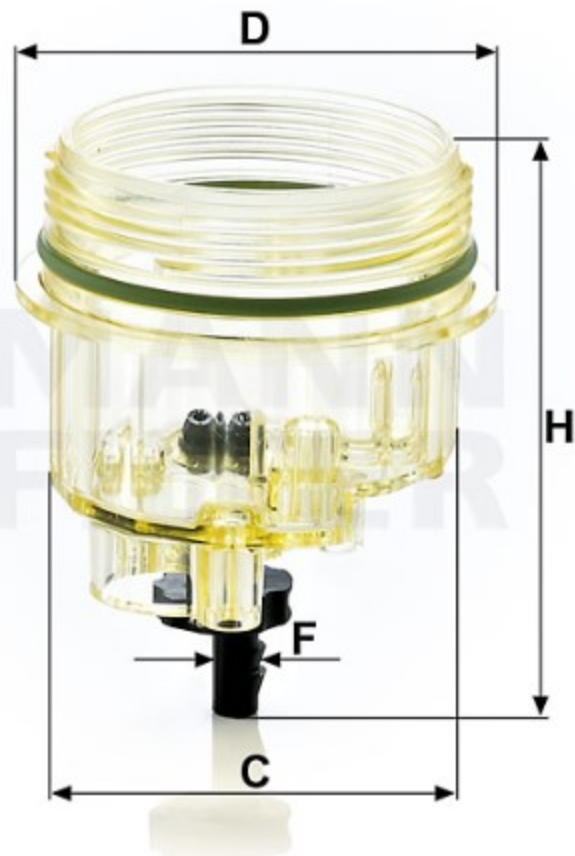

Search catalog...

BL 1

Back

MANN-FILTER

Application

Cross reference

Product description

Dimensions (mm)

Filter type	Bowl for Water Separator
GTIN code	4011558880309
Delivery status	Available
Product Details	Bowl for PreLine 270 + 420.

H 116

REACH information