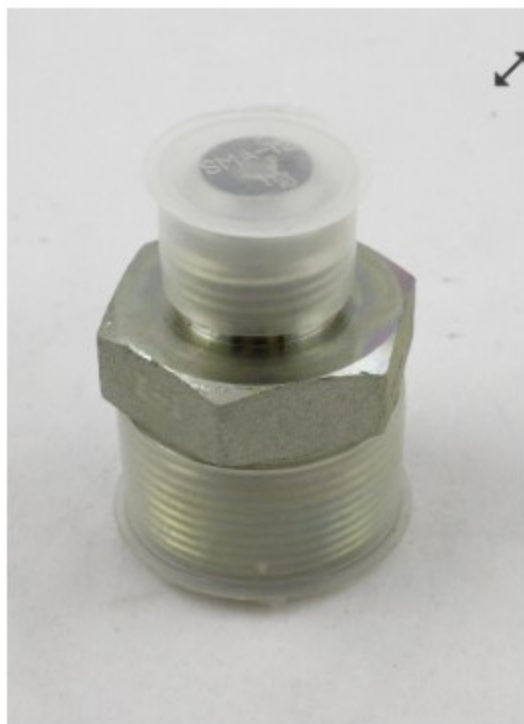

[← RETURN TO HOME](#)

3968203S

Service Part

Service products include Fleetguard® 3968203S fuel processor adaptor. Fleetguard offers a one stop shop of filters and service products, covering the widest scope of engine applications in the on and off highway markets.