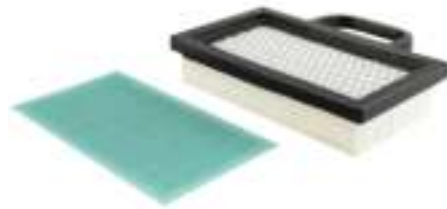

# Baldwin - Cabin Air Panel Filters | #PA5729