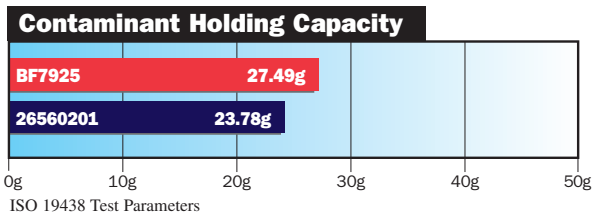

Baldwin vs. Leading Competitor

BALDWIN FILTERS® **BALDWIN**

a CLARCOR company

4400 East Highway 30 • P.O. Box 6010
Kearney, Nebraska 68848-6010
Phone: (308) 234-1951 • Toll Free: (800) 822-5394
Fax: (800) 828-4453 • Int'l Fax: (308) 237-9769
Internet: www.baldwinfilter.com

Africa
Baldwin Filters, Pty. Ltd.
Ph: 27-21-534-0029
E-mail: africa@baldwinfilter.com

China
CLARCOR Filtration (China) Co., Ltd.
Ph: 86-536-2606308
E-mail: china@baldwinfilter.com

Middle East
Baldwin Filters
Ph: (308) 237-9782
E-mail: middleeast@baldwinfilter.com

Southeast Asia & Pacific Rim
Baldwin Filters
Ph: (308) 233-9226
E-mail: southeastasia@baldwinfilter.com

Australia & New Zealand
Baldwin Filters Aust., Pty. Ltd.
Ph: 61-3-9353-7300
E-mail: australia-newzealand@baldwinfilter.com

Europe
Baldwin Filters N.V.
Ph: 32 3 328 18 88
E-mail: europe@baldwinfilter.com

Morocco
Baldwin Filters Morocco
Ph: (212) 522 70 00 25
E-mail: morocco@baldwinfilter.com

UK & Ireland
Baldwin Filters Ltd.
Ph: 44-1268-888170
E-mail: uk-ireland@baldwinfilter.com

Central & South America
Baldwin Filters
Ph: (308) 233-9220
E-mail: latinamerica@baldwinfilter.com

Mexico
Baldwin Filters, S. de R. L. de C. V.
Ph: 52-442-227-3400
E-mail: mexico@baldwinfilter.com

Russia
Baldwin Filters
Ph: (308) 237-9749
E-mail: russia@baldwinfilter.com