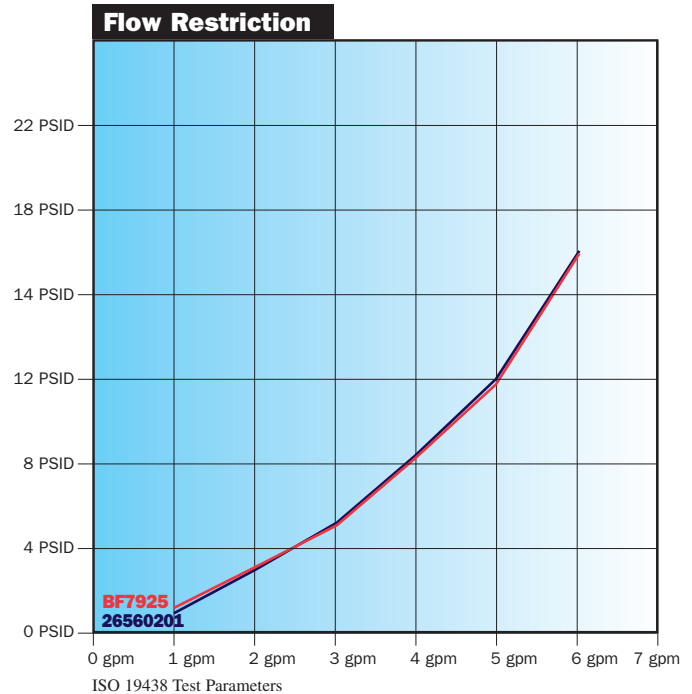

Baldwin vs. Leading Competitor

BALDWIN FILTERS® **BALDWIN**

a CLARCOR company

4400 East Highway 30 • P.O. Box 6010
Kearney, Nebraska 68848-6010
Phone: (308) 234-1951 • Toll Free: (800) 822-5394
Fax: (800) 828-4453 • Int'l Fax: (308) 237-9769
Internet: www.baldwinfilter.com

Africa
Baldwin Filters, Pty. Ltd.
Ph: 27-21-534-0029
E-mail: africa@baldwinfilter.com

China
CLARCOR Filtration (China) Co., Ltd.
Ph: 86-536-2606308
E-mail: china@baldwinfilter.com

Middle East
Baldwin Filters
Ph: (308) 237-9782
E-mail: middleeast@baldwinfilter.com

Southeast Asia & Pacific Rim
Baldwin Filters
Ph: (308) 233-9226
E-mail: southeastasia@baldwinfilter.com

Australia & New Zealand
Baldwin Filters Aust., Pty. Ltd.
Ph: 61-3-9353-7300
E-mail: australia-newzealand@baldwinfilter.com

Europe
Baldwin Filters N.V.
Ph: 32 3 328 18 88
E-mail: europe@baldwinfilter.com

Morocco
Baldwin Filters Morocco
Ph: (212) 522 70 00 25
E-mail: morocco@baldwinfilter.com

UK & Ireland
Baldwin Filters Ltd.
Ph: 44-1268-888170
E-mail: uk-ireland@baldwinfilter.com

Central & South America
Baldwin Filters
Ph: (308) 233-9220
E-mail: latinamerica@baldwinfilter.com

Mexico
Baldwin Filters, S. de R. L. de C. V.
Ph: 52-442-227-3400
E-mail: mexico@baldwinfilter.com

Russia
Baldwin Filters
Ph: (308) 237-9749
E-mail: russia@baldwinfilter.com