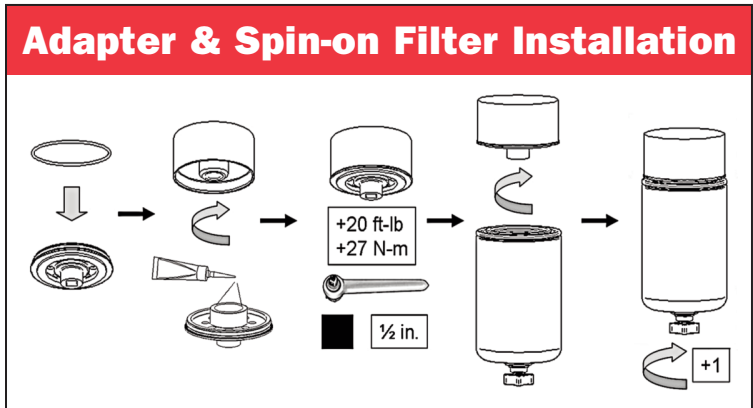

Baldwin Adapter & Spin-on Fuel/Water Separator Advantages

For applications previously using a PF7902 cartridge filter, Baldwin Filters offers a spin-on and adapter to make servicing the equipment easier.

A one-time installation of Baldwin's FD7926 adapter converts the OEM's engine filter base to allow the use of the Baldwin BF7925 spin-on fuel/water separator.

The Baldwin FD7926 adapter and BF7925 filter require less room for servicing. The BF7925 provides better protection than the OE.