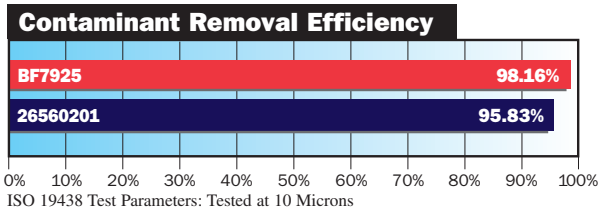

Baldwin vs. Leading Competitor

BALDWIN FILTERS® **BALDWIN**

a CLARCOR company

4400 East Highway 30 • P.O. Box 6010
Kearney, Nebraska 68848-6010
Phone: (308) 234-1951 • Toll Free: (800) 822-5394
Fax: (800) 828-4453 • Int'l Fax: (308) 237-9769
Internet: www.baldwinfilter.com

Africa
Baldwin Filters, Pty. Ltd.
Ph: 27-21-534-0029
E-mail: africa@baldwinfilter.com

China
CLARCOR Filtration (China) Co., Ltd.
Ph: 86-536-2606308
E-mail: china@baldwinfilter.com

Middle East
Baldwin Filters
Ph: (308) 237-9782
E-mail: middleeast@baldwinfilter.com

Southeast Asia & Pacific Rim
Baldwin Filters
Ph: (308) 233-9226
E-mail: southeastasia@baldwinfilter.com

Australia & New Zealand
Baldwin Filters Aust., Pty. Ltd.
Ph: 61-3-9353-7300
E-mail: australia-newzealand@baldwinfilter.com

Europe
Baldwin Filters N.V.
Ph: 32 3 328 18 88
E-mail: europe@baldwinfilter.com

Morocco
Baldwin Filters Morocco
Ph: (212) 522 70 00 25
E-mail: morocco@baldwinfilter.com

UK & Ireland
Baldwin Filters Ltd.
Ph: 44-1268-888170
E-mail: uk-ireland@baldwinfilter.com

Central & South America
Baldwin Filters
Ph: (308) 233-9220
E-mail: latinamerica@baldwinfilter.com

Mexico
Baldwin Filters, S. de R. L. de C. V.
Ph: 52-442-227-3400
E-mail: mexico@baldwinfilter.com

Russia
Baldwin Filters
Ph: (308) 237-9749
E-mail: russia@baldwinfilter.com