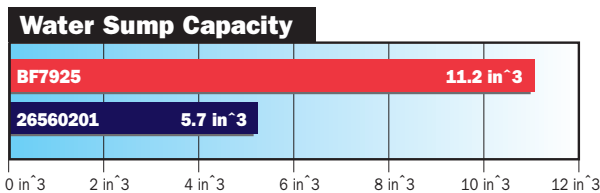

Baldwin vs. Leading Competitor

BALDWIN FILTERS® **BALDWIN**

a CLARCOR company

4400 East Highway 30 • P.O. Box 6010
Kearney, Nebraska 68848-6010
Phone: (308) 234-1951 • Toll Free: (800) 822-5394
Fax: (800) 828-4453 • Int'l Fax: (308) 237-9769
Internet: www.baldwinfilter.com

Africa
Baldwin Filters, Pty. Ltd.
Ph: 27-21-534-0029
E-mail: africa@baldwinfilter.com

China
CLARCOR Filtration (China) Co., Ltd.
Ph: 86-536-2606308
E-mail: china@baldwinfilter.com

Middle East
Baldwin Filters
Ph: (308) 237-9782
E-mail: middleeast@baldwinfilter.com

Southeast Asia & Pacific Rim
Baldwin Filters
Ph: (308) 233-9226
E-mail: southeastasia@baldwinfilter.com

Australia & New Zealand
Baldwin Filters Aust., Pty. Ltd.
Ph: 61-3-9353-7300
E-mail: australia-newzealand@baldwinfilter.com

Europe
Baldwin Filters N.V.
Ph: 32 3 328 18 88
E-mail: europe@baldwinfilter.com

Morocco
Baldwin Filters Morocco
Ph: (212) 522 70 00 25
E-mail: morocco@baldwinfilter.com

UK & Ireland
Baldwin Filters Ltd.
Ph: 44-1268-888170
E-mail: uk-ireland@baldwinfilter.com

Central & South America
Baldwin Filters
Ph: (308) 233-9220
E-mail: latinamerica@baldwinfilter.com

Mexico
Baldwin Filters, S. de R. L. de C. V.
Ph: 52-442-227-3400
E-mail: mexico@baldwinfilter.com

Russia
Baldwin Filters
Ph: (308) 237-9749
E-mail: russia@baldwinfilter.com