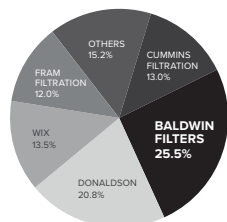

TOUGH HEAVY-DUTY

	ON-HIGHWAY Class 4-8 Trucks
	CONSTRUCTION Backhoes, Loaders, Excavators
	OIL & GAS Generators, Industrial Engines, Trucks
	MINING Earth Movers, Excavators, Haul Trucks
	AGRICULTURE Tractors, Loaders, Combines
	MARINE Tug Boats, Generators

NORTH AMERICAN CLASS 4-8 MARKET SHARE

PREMIUM LIGHT-DUTY

	DIESEL PICKUPS
	GAS PICKUPS
	SUVS
	LAW ENFORCEMENT VEHICLES
	COMMERCIAL VEHICLES

80+ YEARS

UNSURPASSED PERFORMANCE

- Products designed to fully meet or exceed application requirements
- Efficiency to protect the most advanced modern engines
- Capacity to meet OE recommended service intervals
- Products tested over and beyond industry standards
- Industry leading fill rate of 97%